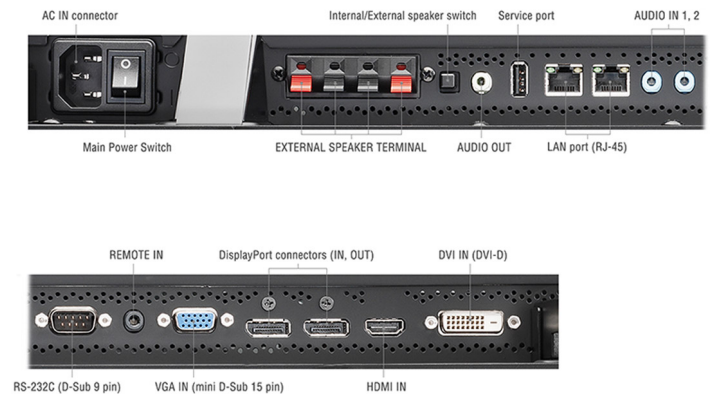

# NEC MultiSync® P463 SST (ShadowSense)

Order Code: 60003768

NEC LCD 46" Touch Large Format Display

NEC MultiSync® P463 SST is the new multi-touch product of NEC's P Series boasting 46" in size. Based on the new touch technology ShadowSense™ the display delivers true multi-touch support with up to 6 simultaneous touch points. ShadowSense™ touch is an innovative and patented optical position sensing technology. Unlike other optical technologies that utilize cameras or imaging arrays, ShadowSense™ designs use high-performance sensors to provide unprecedented performance, stability and accuracy. Thanks to anti-reflective coating, reflections are reduced to a minimum which significantly increases the readability of the content shown.

An ideal solution for any kind of 24/7 interactive retail signage, wayfinding and kiosk applications as well as for interactive whiteboard usage in meeting rooms and class rooms.

## BENEFITS

**Multi-Touch** - true multi-touch support with up to 6 simultaneous touch points for all major operating systems.

**ShadowSense™ Touch** - offering real-time tracking of all touch points (6 to 8 ms response time) and sub-2 mm touch point accuracy. No ghost touches or dead zones.